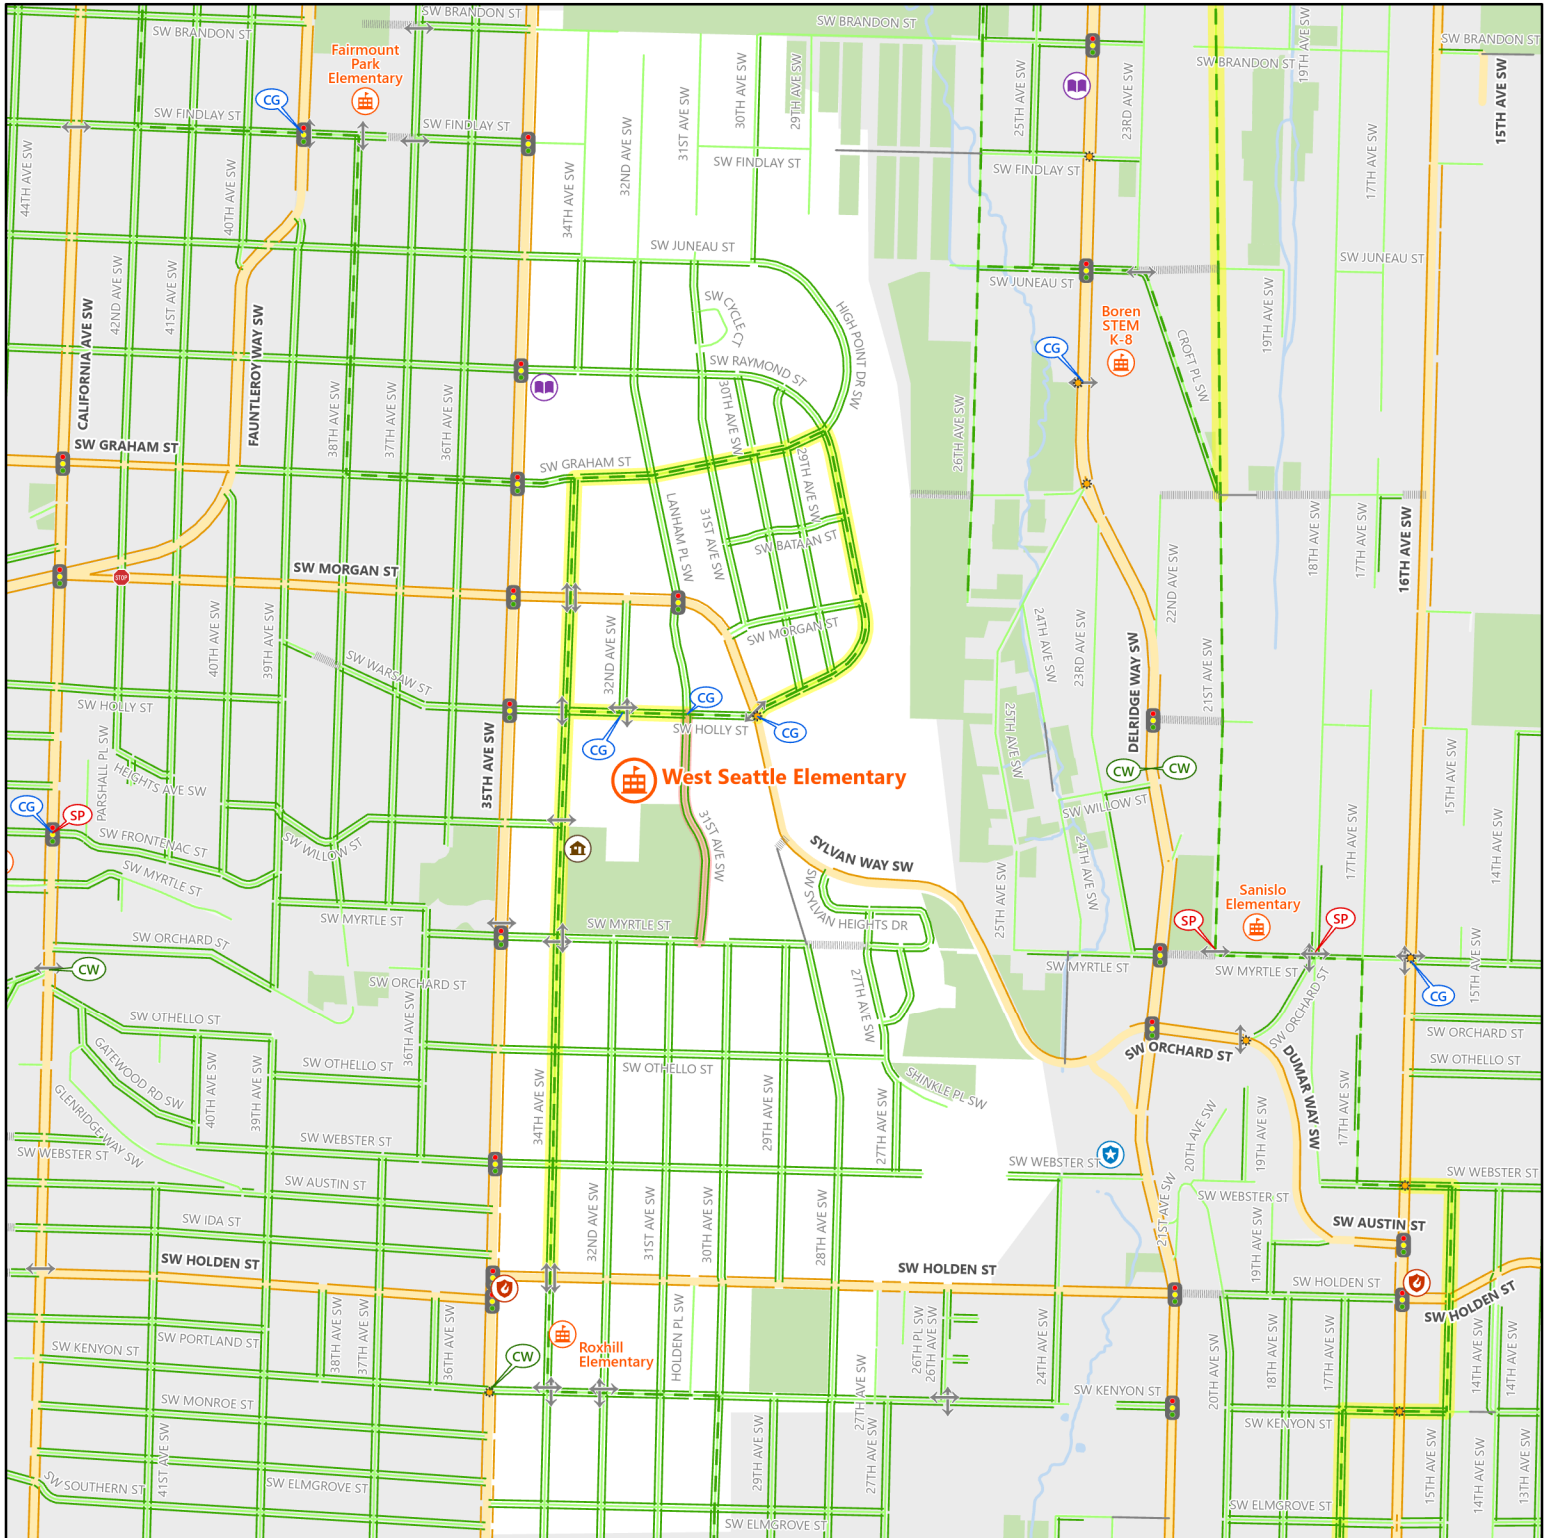

2023-24 Safe Routes to School

West Seattle Elementary

- Crossing Guard Assignment*
- School Patrol Location*
- Overhead Crosswalk Sign
- Traffic Signal
- All Way Stop Intersection
- Crossing Beacon
- Designated School Crossing
- School
- Community Center

- Fire Station
- Library
- Police Station
- Walkway
- Stairway
- Protected Bike Lane
- Neighborhood Greenway
- Multi Use Path
- School Street

- Stay Healthy Street
- Freeway
- Busy Street (Arterial)
- Sidewalk Exists
- Neighborhood Street
- Sidewalk Exists
- Park
- School Walk Zone

Author: Seattle ITD, GIS-CADD